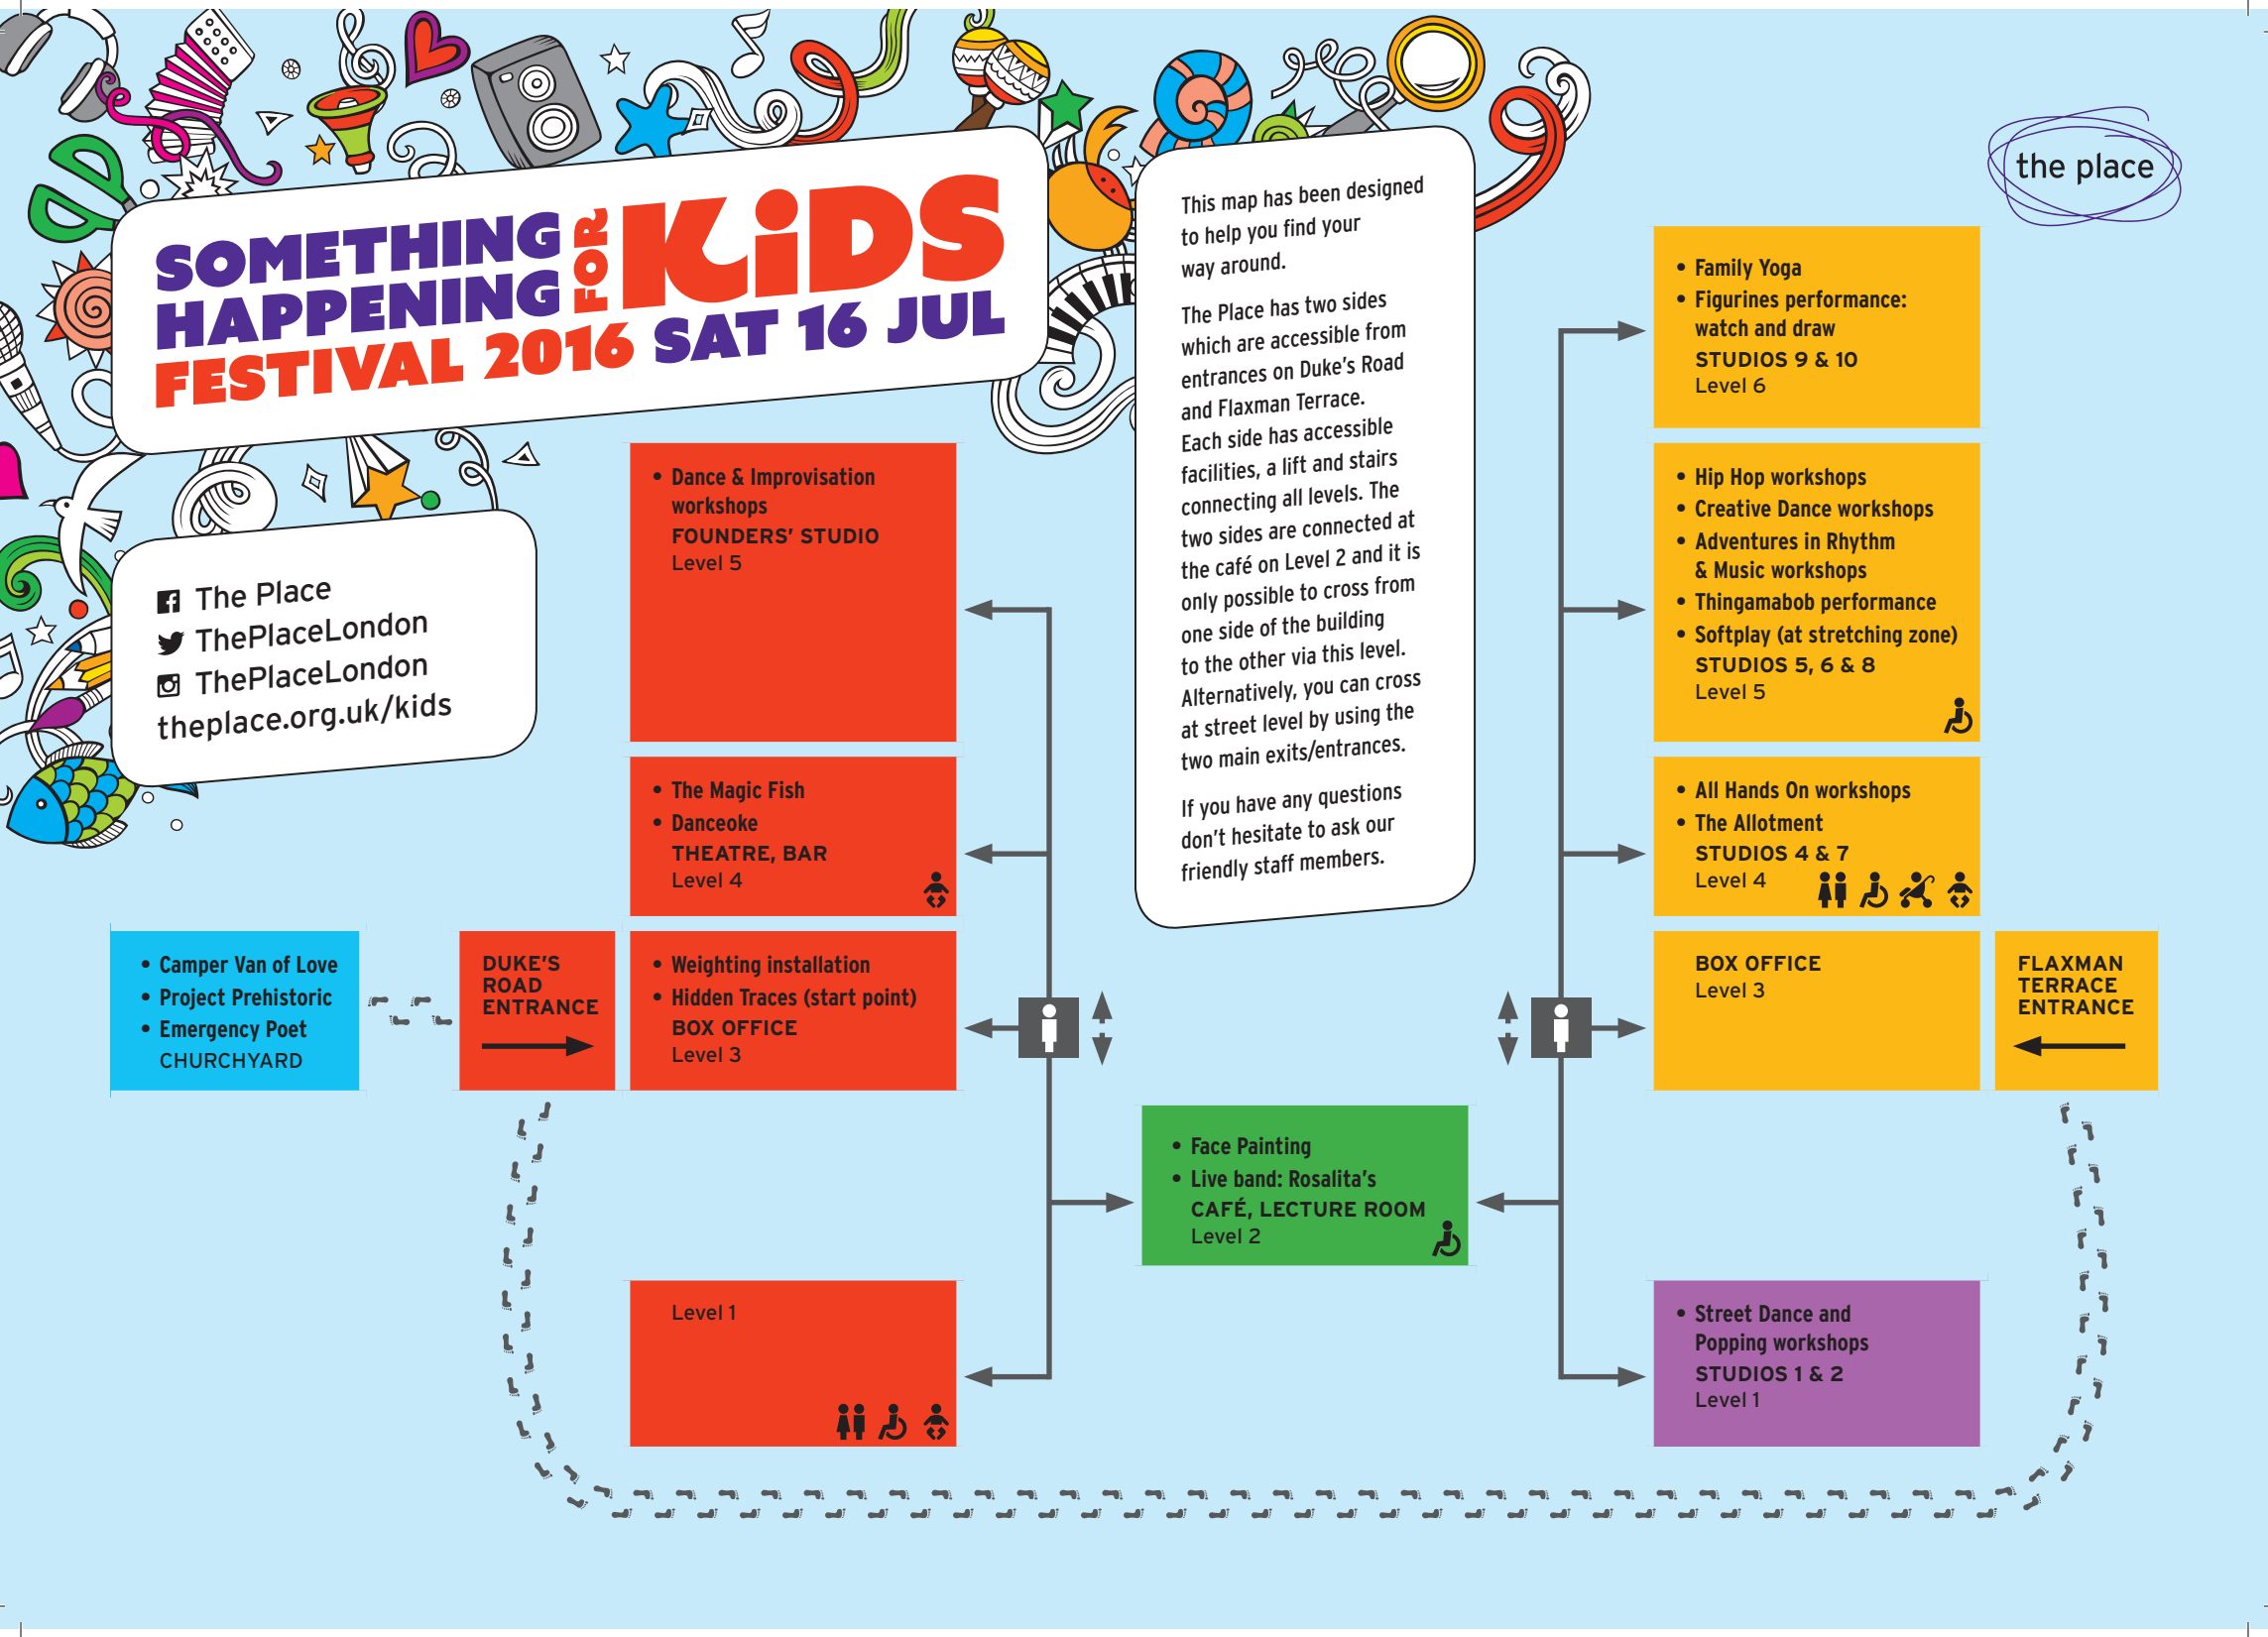

SOMETHING HAPPENING FOR KIDS FESTIVAL 2016 SAT 16 JUL

f The Place
 t ThePlaceLondon
 i ThePlaceLondon
theplace.org.uk/kids

This map has been designed to help you find your way around.
 The Place has two sides which are accessible from entrances on Duke's Road and Flaxman Terrace. Each side has accessible facilities, a lift and stairs connecting all levels. The two sides are connected at the café on Level 2 and it is only possible to cross from one side of the building to the other via this level. Alternatively, you can cross at street level by using the two main exits/entrances.
 If you have any questions don't hesitate to ask our friendly staff members.

- Level 1

- Face Painting
- Live band: Rosalita's
CAFÉ, LECTURE ROOM
Level 2

- Family Yoga
- Figurines performance: watch and draw
STUDIOS 9 & 10
Level 6

- Hip Hop workshops
- Creative Dance workshops
- Adventures in Rhythm & Music workshops
- Thingamabob performance
- Softplay (at stretching zone)
STUDIOS 5, 6 & 8
Level 5

- All Hands On workshops
- The Allotment
STUDIOS 4 & 7
Level 4

- BOX OFFICE
Level 3

FLAXMAN TERRACE ENTRANCE

- Street Dance and Popping workshops
STUDIOS 1 & 2
Level 1

SHOWS: £8 / £28 (FOR FOUR)

	CHURCHYARD	THEATRE Level 4
11AM	Camper Van of Love ALL AGES	
12PM		The Magic Fish AGES 5+
1PM	Camper Van of Love ALL AGES	
2PM		The Magic Fish AGES 5+
3PM	Camper Van of Love ALL AGES	

FREE DROP-IN ACTIVITIES (HAPPENING ALL DAY UNLESS OTHERWISE STATED, ALL AGES)

CHURCH	BOX OFFICE Level 3	THEATRE BAR Level 4	LECTURE ROOM Level 2	STUDIO 7 Level 4	LEVEL 5 & 6	LEVEL 8	STUDIO 10 Level 6
<ul style="list-style-type: none"> • Project Prehistoric • Emergency Poet 	<ul style="list-style-type: none"> • Weighting installation • Hidden Traces (start point) 	Danceoke	<ul style="list-style-type: none"> • Face Painting • Live band: Rosalita's 	The Allotment 11AM, 12.30PM, 2PM	Chill Out Area	Thingamabob performance 1PM, 3PM	Figurines performance: watch and draw 12PM, 3PM